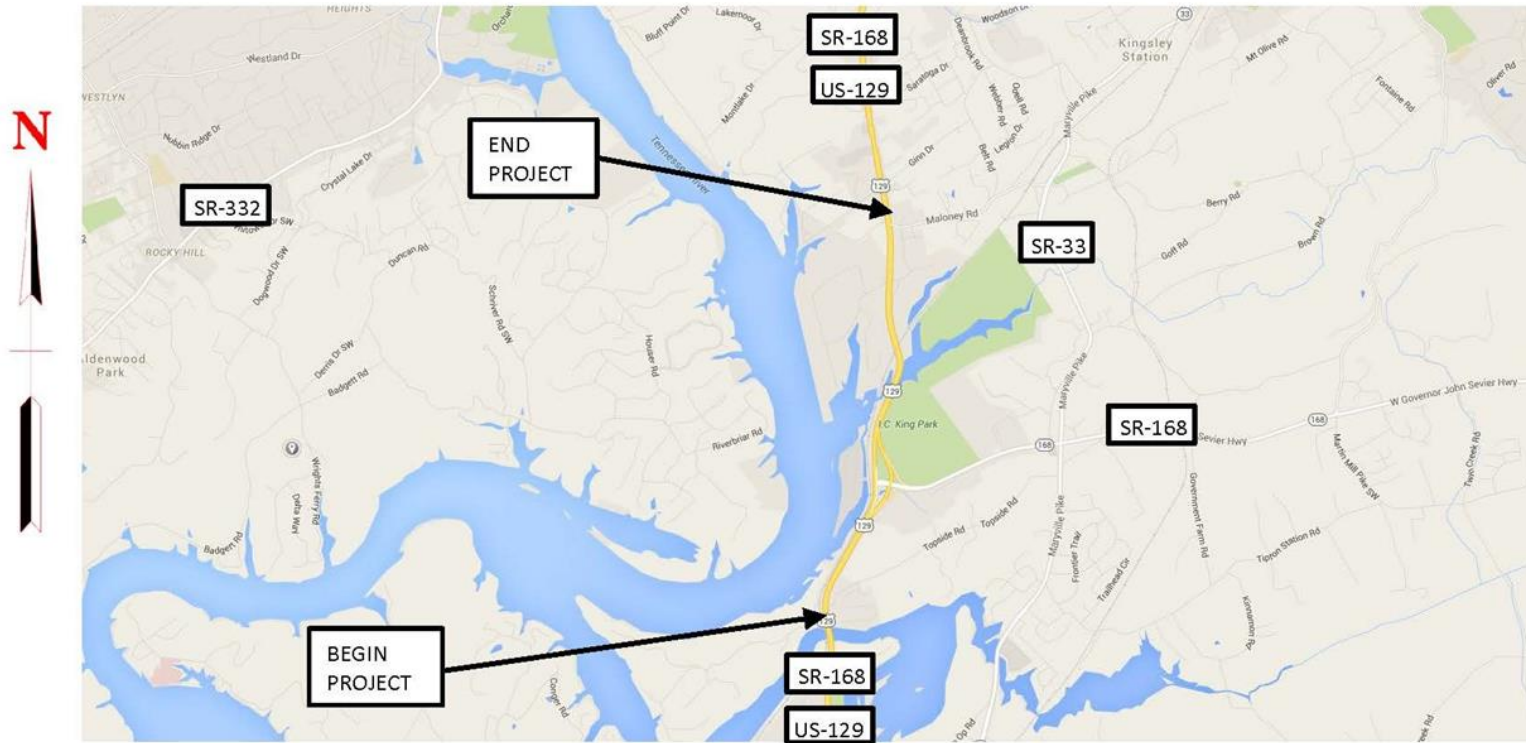

KNOX COUNTY

PROJ. NO. STP-NH-115(27)

FROM NORTH OF LITTLE RIVER ROAD TO NORTH OF MALONEY ROAD

GENERAL LOCATION MAP