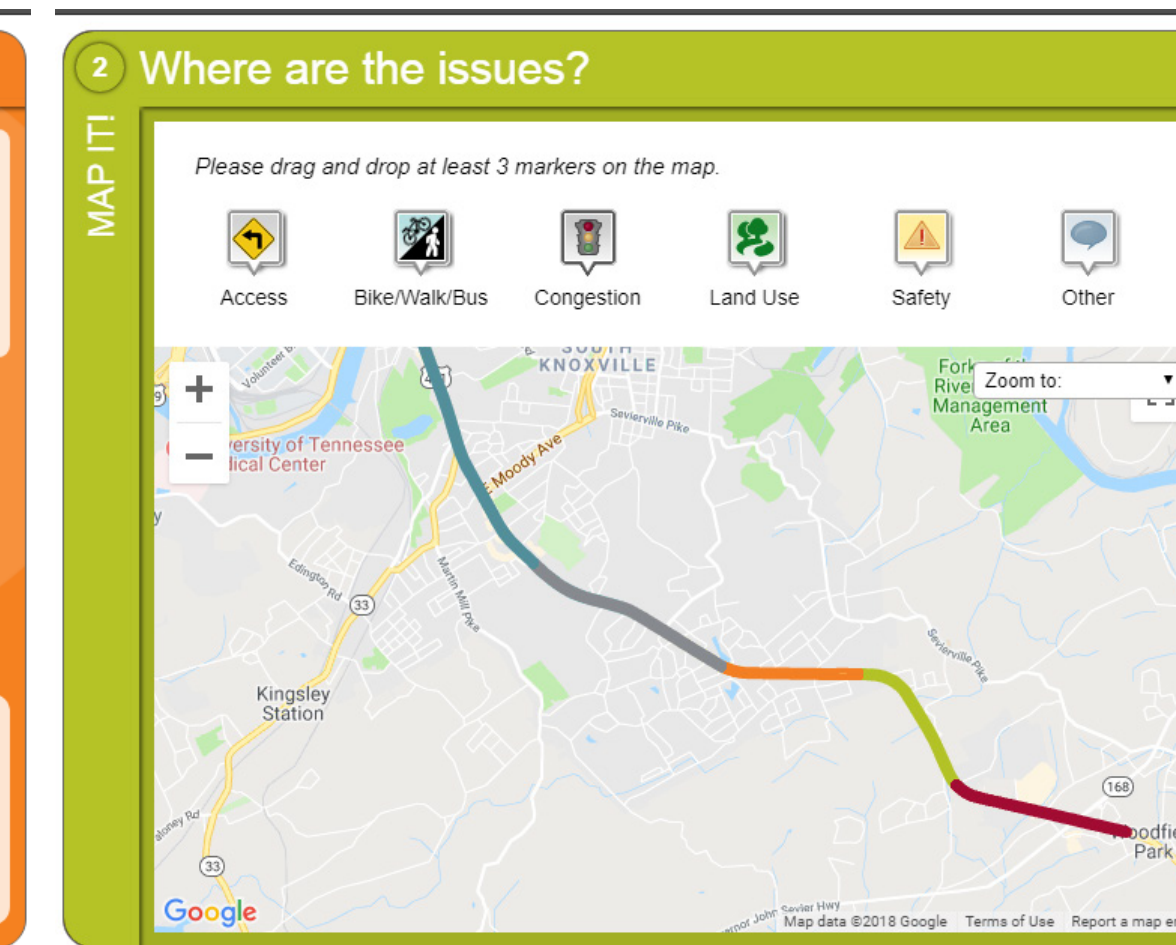

ONLINE SURVEY RESULTS

232 INDIVIDUALS PARTICIPATED

900
COMMENTS
RECEIVED

850+ MAP MARKERS WERE PLACED

WHAT IS YOUR PRIMARY INTEREST IN CHAPMAN HIGHWAY?

- I commute along the corridor
- I live along the corridor
- I live & work along the corridor
- I shop or dine along the corridor
- I work along the corridor
- Other