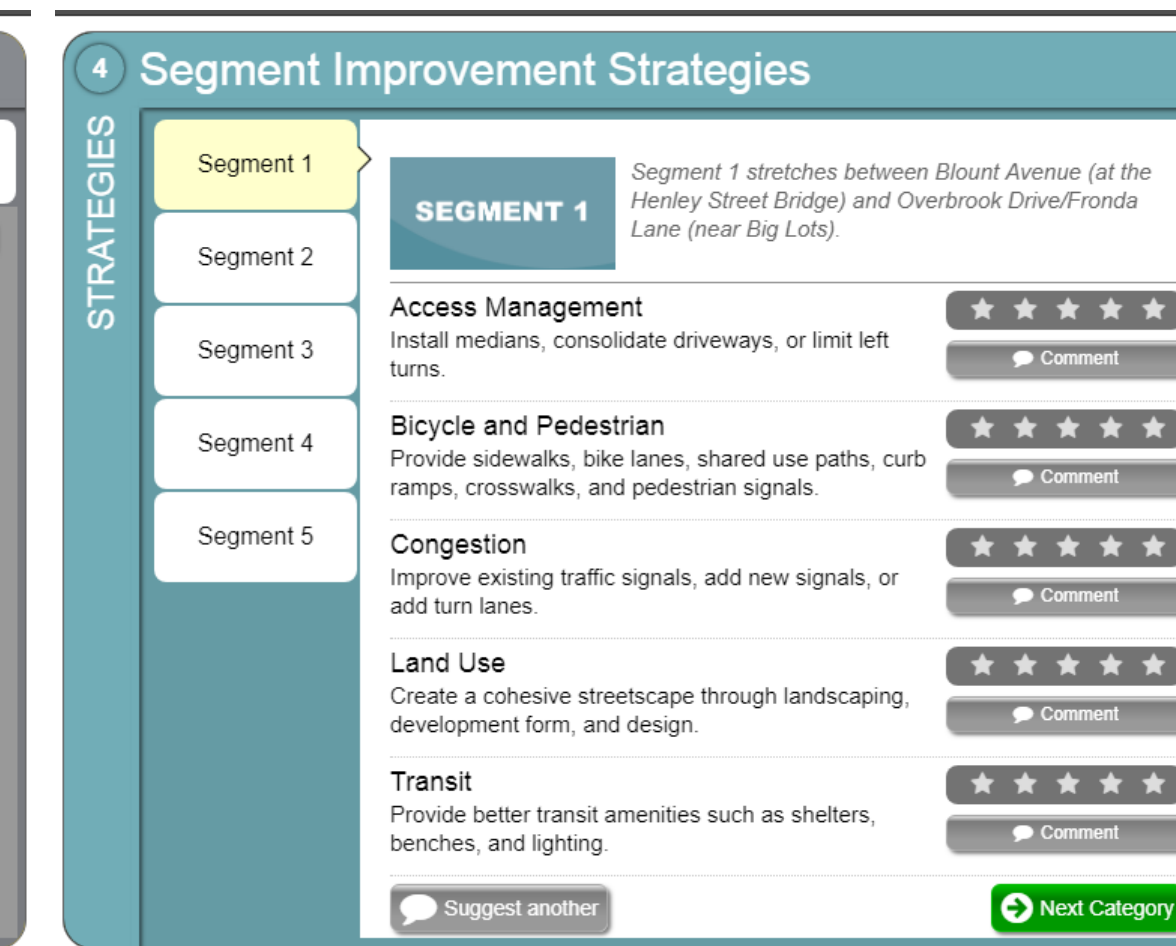

ONLINE SURVEY RESULTS

232 INDIVIDUALS PARTICIPATED

900
COMMENTS
RECEIVED

850+ MAP MARKERS WERE PLACED

WHAT IS YOUR PRIMARY INTEREST IN CHAPMAN HIGHWAY?

- I commute along the corridor
- I live along the corridor
- I live & work along the corridor
- I shop or dine along the corridor
- I work along the corridor
- Other