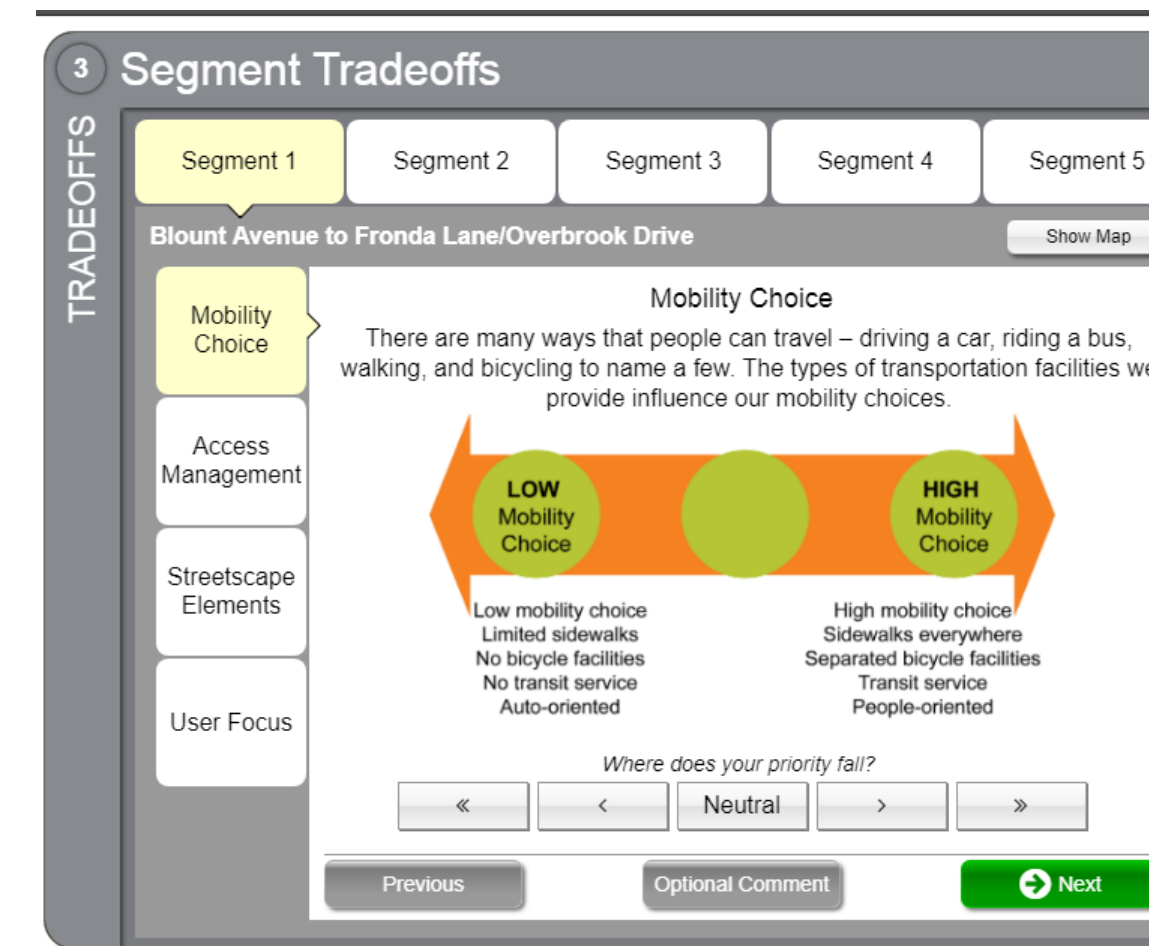

ONLINE SURVEY RESULTS

232 INDIVIDUALS PARTICIPATED

900
COMMENTS
RECEIVED

850+ MAP MARKERS WERE PLACED

WHAT IS YOUR PRIMARY INTEREST IN CHAPMAN HIGHWAY?

- I commute along the corridor
- I live along the corridor
- I live & work along the corridor
- I shop or dine along the corridor
- I work along the corridor
- Other