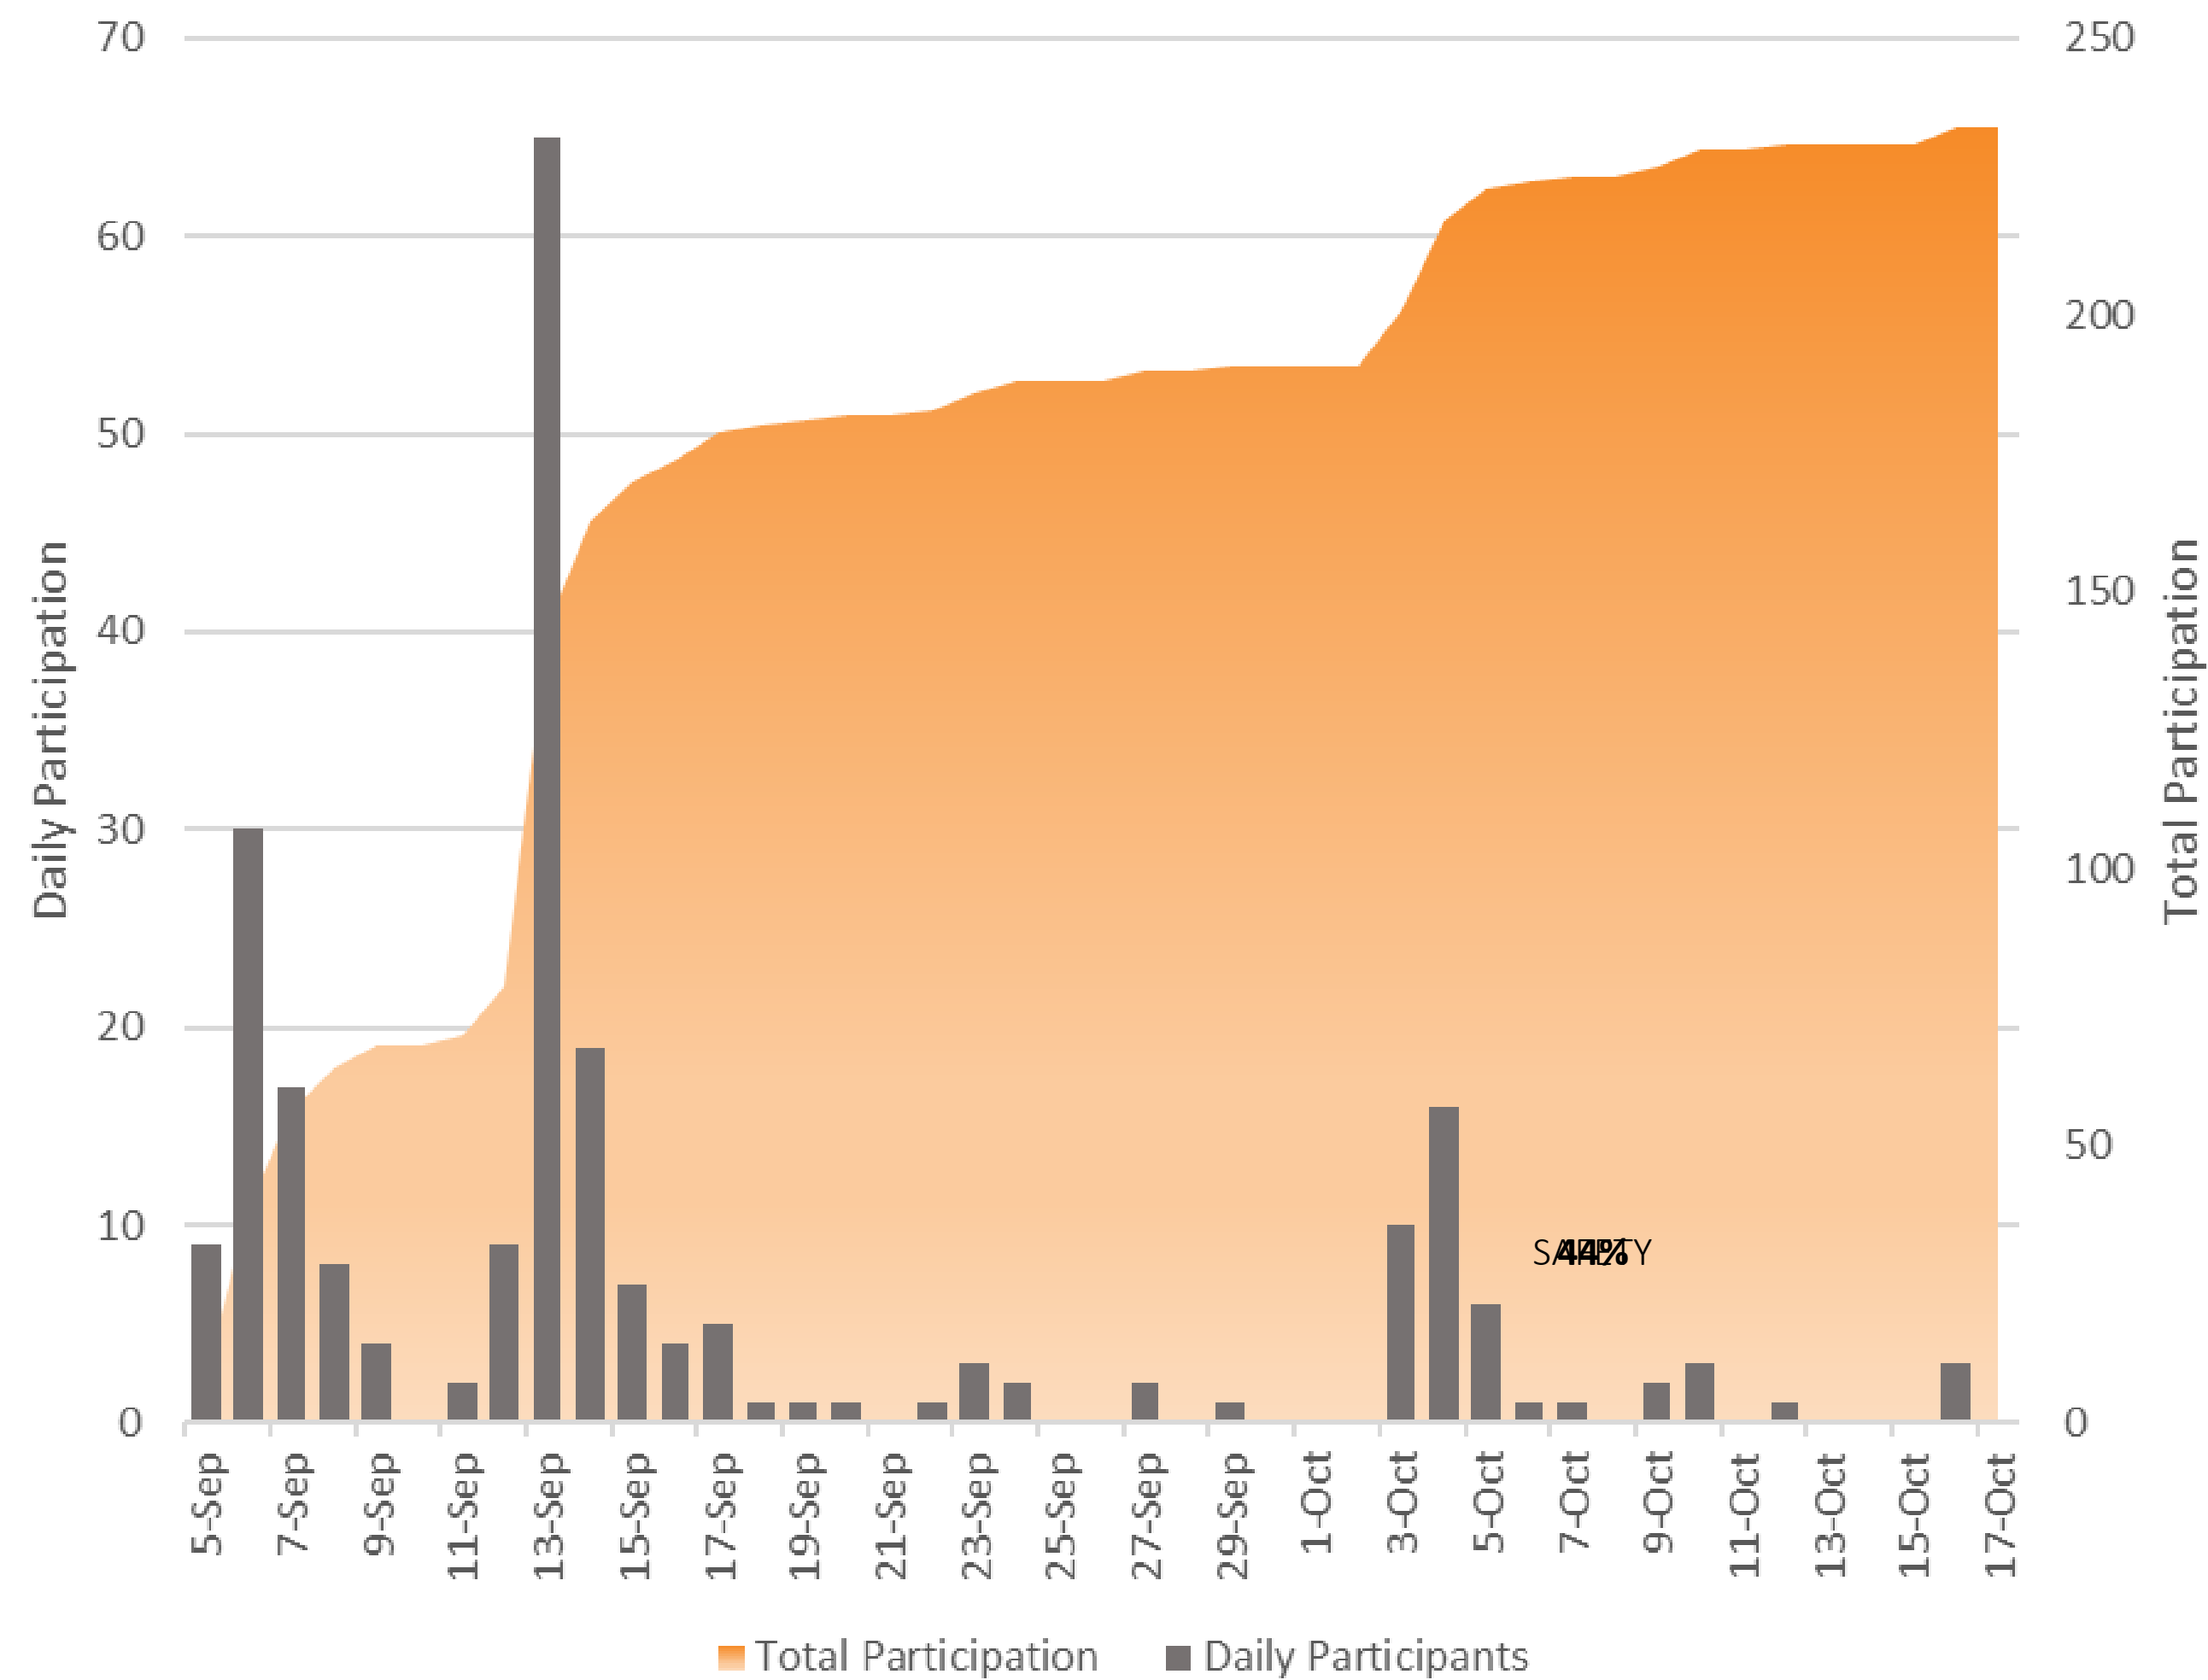

ONLINE SURVEY RESULTS

232 INDIVIDUALS PARTICIPATED

900
COMMENTS
RECEIVED

850+ MAP MARKERS WERE PLACED

WHAT IS YOUR PRIMARY INTEREST IN CHAPMAN HIGHWAY?

- I commute along the corridor
- I live along the corridor
- I live & work along the corridor
- I shop or dine along the corridor
- I work along the corridor
- Other