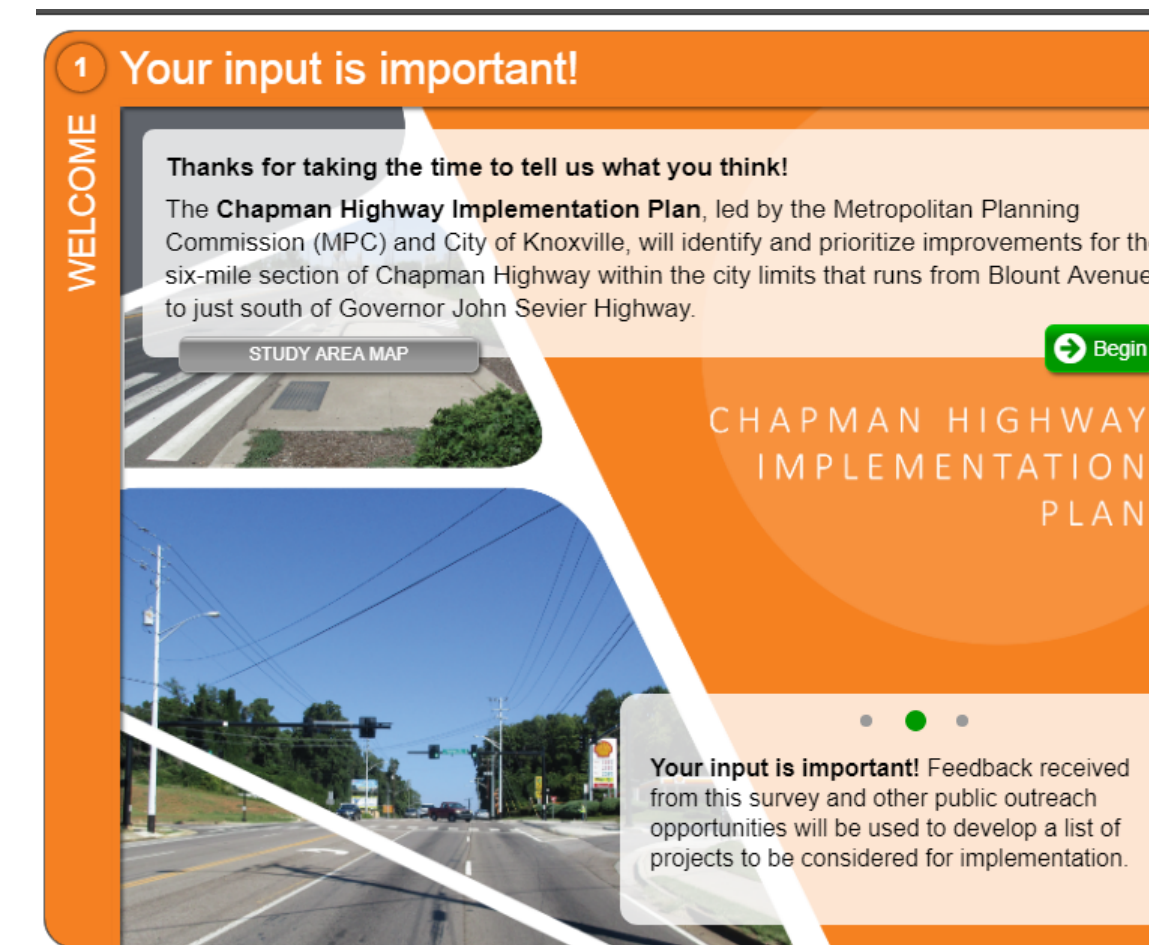

ONLINE SURVEY RESULTS

232 INDIVIDUALS PARTICIPATED

900
COMMENTS
RECEIVED

850+ MAP MARKERS WERE PLACED

WHAT IS YOUR PRIMARY INTEREST IN CHAPMAN HIGHWAY?

- I commute along the corridor
- I live along the corridor
- I live & work along the corridor
- I shop or dine along the corridor
- I work along the corridor
- Other